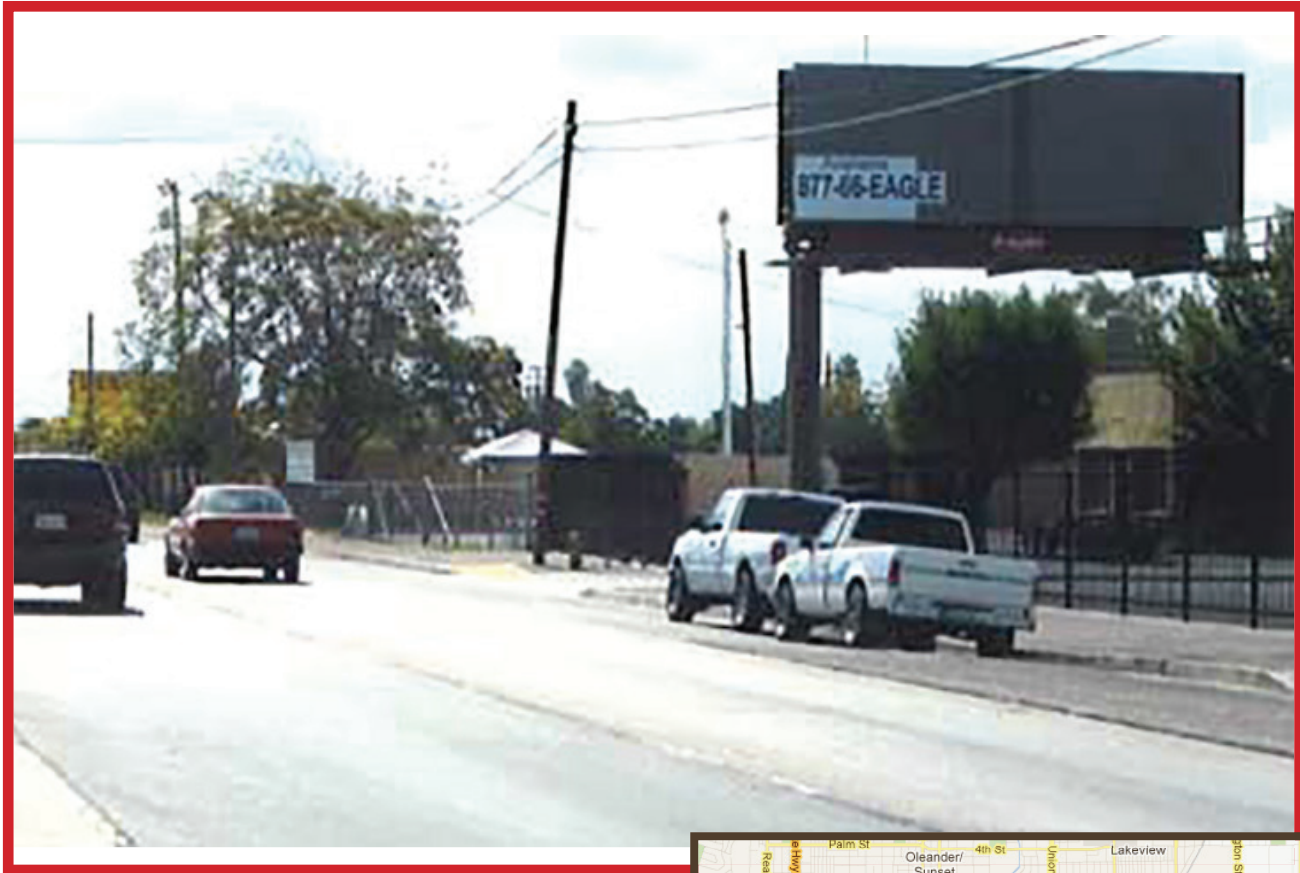

Permanent Outdoor Bulletin

Bakersfield, California 93307

Panel# SVUAN Tab# 30647590:

Union Avenue WL s/o White Lane,
North/Face, 10'x30'

EOIs/Week: 49,969
NON-Illuminated

Longitude: -119.00330 **Latitude:** 35.31686

Address: 2545 S. Union Avenue

Union Avenue is a very busy commuter route linking thousands of travelers to Hwy 58 and the heart of Bakersfield City every day.

Eagle Display Services, Inc.

614 E. Highway 50, Suite #114 • Clermont, FL 34711
877-66-EAGLE(663-2453) • www.eagledisplays.com