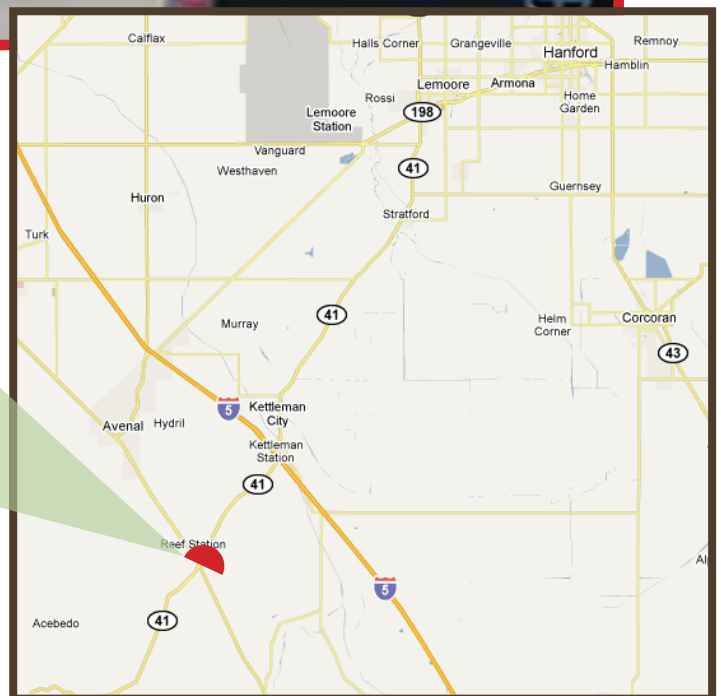

Permanent Junior Bulletin Reef Junction, California 93239

Panel# RC41S Tab# 30647585:

HWY 41 WL n/o HWY 33
South/Face, 10' x 24'

EOIs/Week: 9,403
Illuminated Dusk to Midnight

Longitude: -120.04598 **Latitude:** 35.89093

Trade Area: This display reaches all traffic heading Northbound on Hwy 41, which is the most direct route from the Central Coast to Fresno. Located just six miles west of Interstate 5, this display is the **ONLY** illuminated billboard travelers will see before I-5 on their way to Kettleman City. Two 400 Watt lamps illuminate this location, making it impossible to ignore at night.