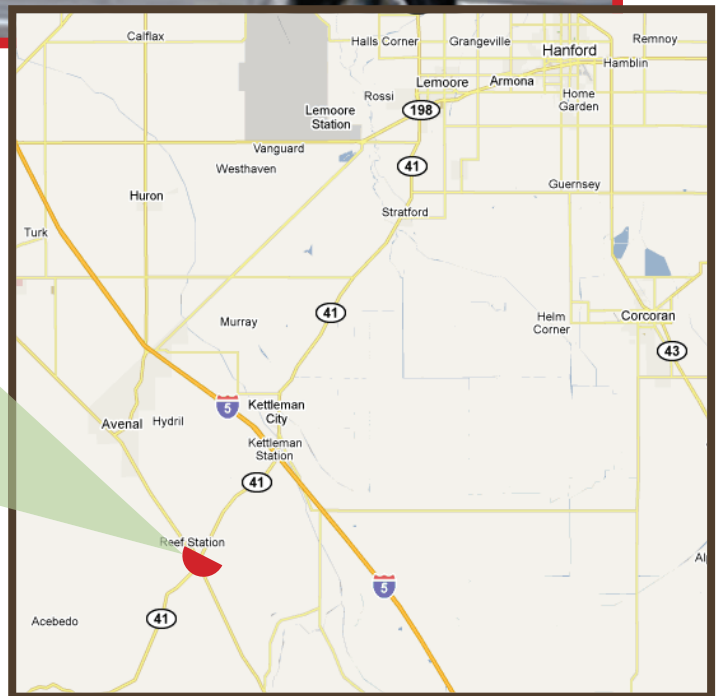

Permanent Junior Bulletin Reef Junction, California 93239

Panel# RC41N Tab# 30647584:

HWY 41 WL n/o HWY 33
North/Face, 10' x 24'

EOIs/Week: 12,556
Illuminated Dusk to Midnight

Longitude: -120.04598 **Latitude:** 35.89093

Trade Area: This display reaches all traffic heading Southbound on Hwy 41, which is the most direct route from Fresno to the Central Coast. Located just six miles west of Interstate 5, this display is the **ONLY** illuminated billboard travelers will see after crossing I-5 on their way to Paso Robles. Two 400 Watt lamps illuminate this location, making it impossible to ignore at night.