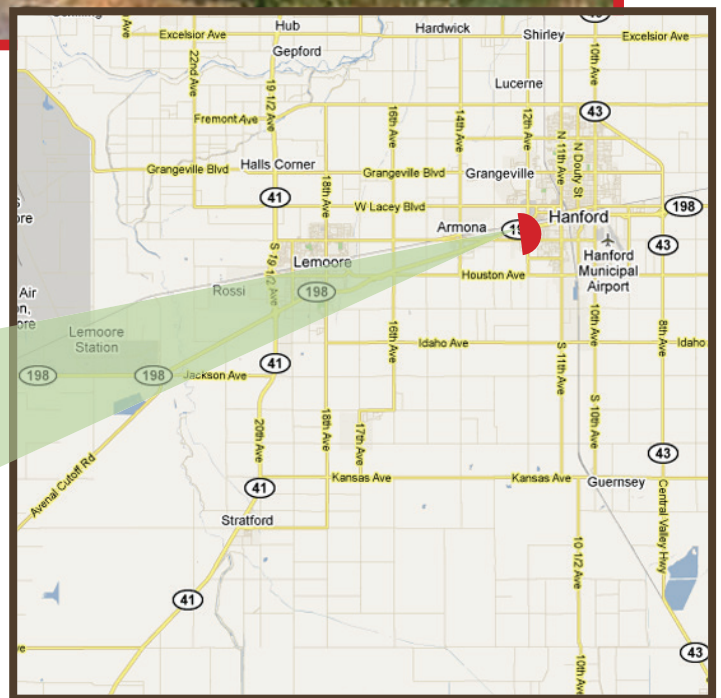

# Digital Outdoor Display

Hanford, California 93230

**Panel# H198D Tab# 30647580:**

HWY 198 SL w/o 12th Avenue,  
West/Face, 10' x 24' – Digital

**EOIs/Week:** 371,848 (46,481 Each Flip of Eight)  
Digital 24 Hours

**Longitude:** -119.68628 **Latitude:** 36.31586

**Trade Area:** This Digital Display is the latest Outdoor Advertising technology providing instant message updates to match any event, promotion, or time of the day. Traffic can be directed to "Exit Now" and reach the Hanford Mall, the new Auto Mall and many other major shopping destinations nearby. The brightness of this display will outshine all other billboards in the market and delivers the highest traffic any where along Hwy 198 between Interstate-5 and Hwy 99.