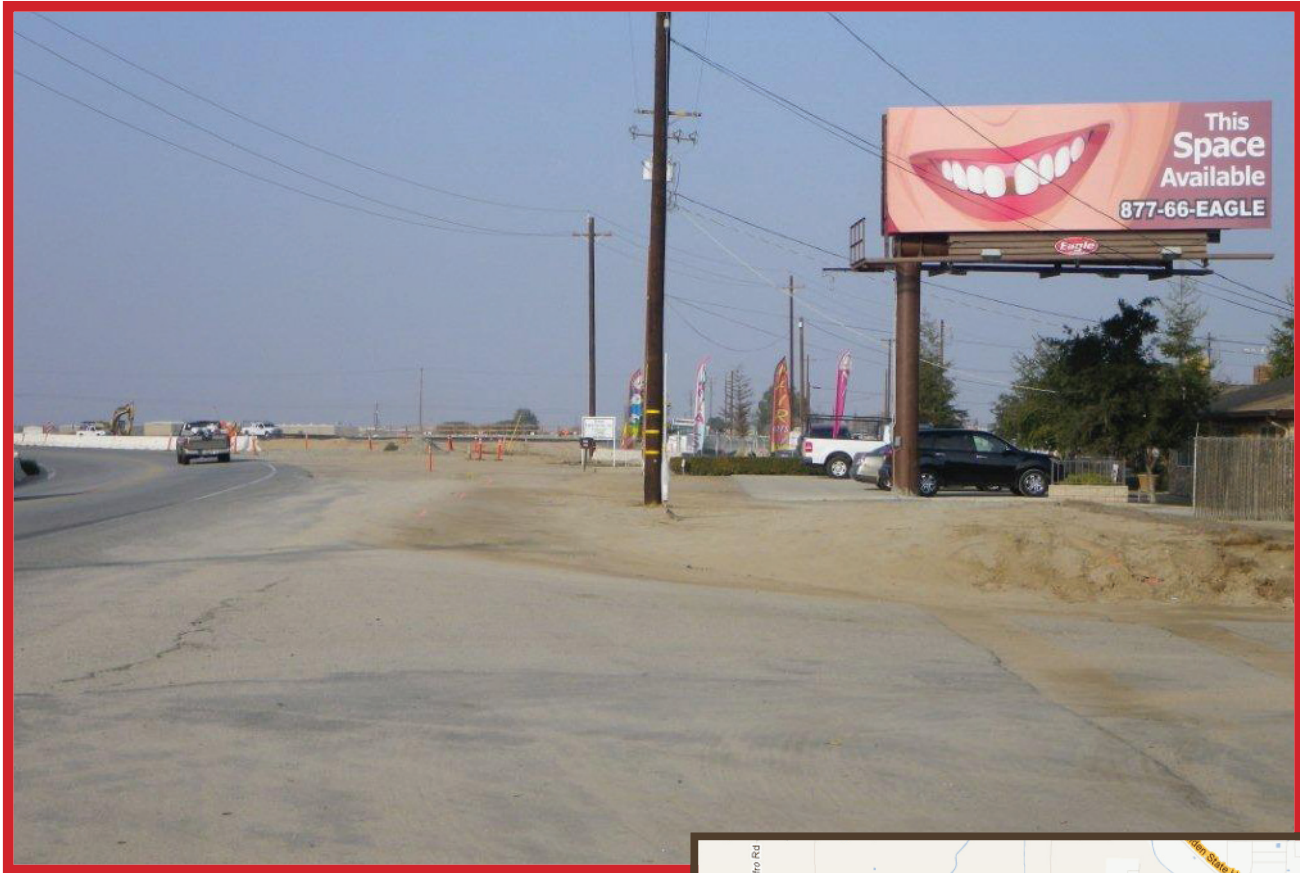

Permanent Outdoor Bulletin

Bakersfield, California 93312

Panel# SVARS Tab# 30647589:
Allen Road EL s/o Hageman Road,
South/Face, 10'x30'

EOIs/Week: 34,374
Illuminated Dusk to Midnight

Longitude: -119.14338 **Latitude:** 35.39617
Address: 3900 Allen Road

Allen Road is a major North/South commuter route connecting upscale neighborhoods Northwest of Bakersfield to the high growth Shopping district along Rosedale Hwy. A new railroad underpass has been built that now connects Allen Road with Santa Fe creating a large increase in traffic and exposure opportunities.