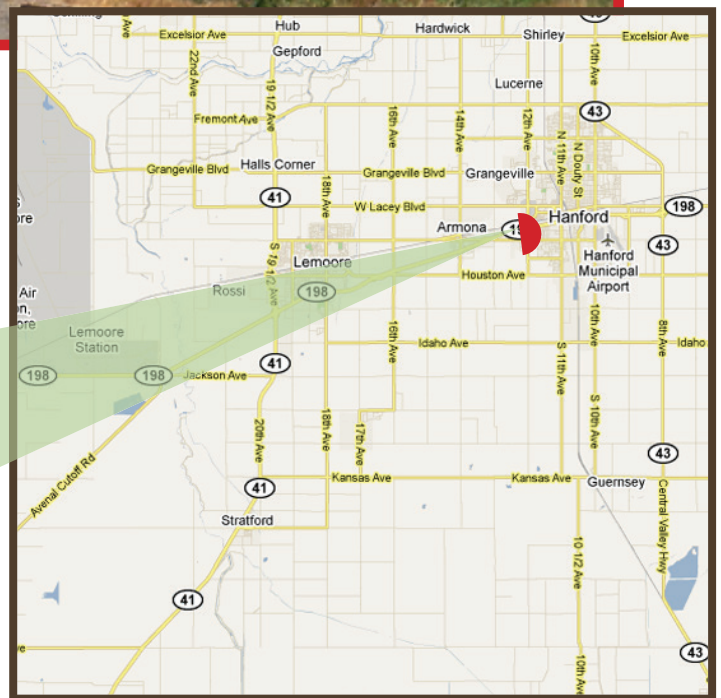

# Digital Outdoor Display

Hanford, California 93230

**Panel# H198D Tab# 30647580:**

HWY 198 SL w/o 12th Avenue,  
West/Face, 10' x 24' – Digital

**EOIs/Week:** 330,344 (41,293 Each Flip of Eight)  
Digital 24 Hours

**Longitude:** -119.68628 **Latitude:** 36.31586

**Trade Area:** This Digital Display is the latest Outdoor Advertising technology providing instant message updates to match any event, promotion, or time of the day. Traffic can be directed to "Exit Now" and reach the Hanford Mall, the new Auto Mall and many other major shopping destinations nearby. The brightness of this display will outshine all other billboards in the market and delivers the highest traffic any where along Hwy 198 between Interstate-5 and Hwy 99.