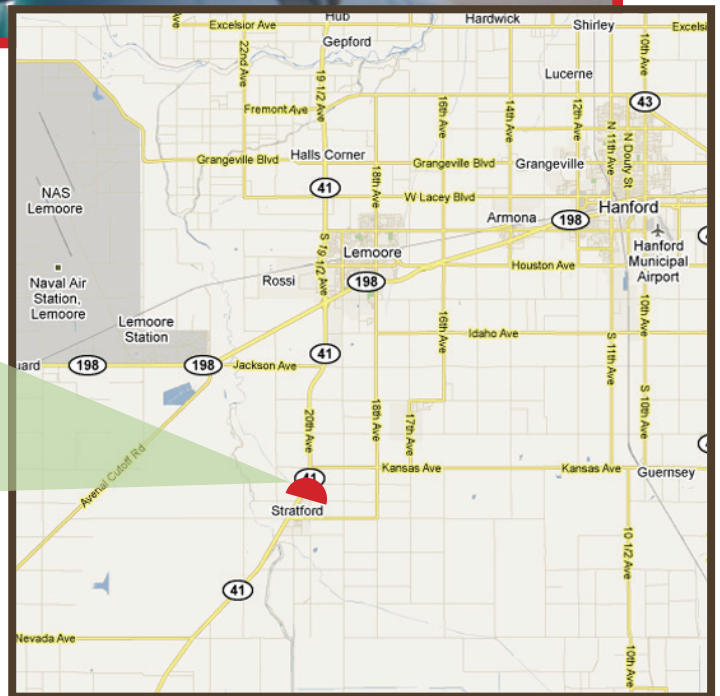

# Permanent Junior Bulletin

Stratford, California 93266

**Panel# SD41S Tab# 30647583:**

HWY 41 WL s/o Main Street,  
South/Face, 10' x 24'

**EOIs/Week:** 10,590  
Illuminated Dusk to Midnight

**Longitude:** -119.82842 **Latitude:** 36.18891

**Address:** 19733 Hwy 41

**Trade Area:** This display reaches all traffic heading Northbound on Hwy 41, which is the most direct route from the Central Coast to Fresno. Located just six miles south of the fast growing towns of Lemoore and Hanford, this display can direct customers right to your business. Two 400 Watt lamps illuminate this location, making it impossible to ignore at night.