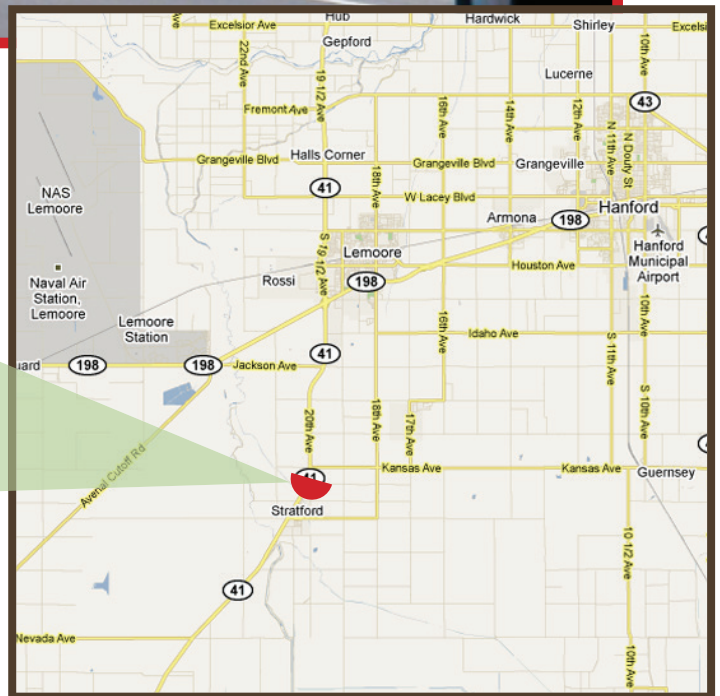

Permanent Junior Bulletin

Stratford, California 93266

Panel# SD41N Tab# 30647582:
HWY 41 WL s/o Main Street,
North/Face, 10' x 24'

EOIs/Week: 14,166
Illuminated Dusk to Midnight

Longitude: -119.82842 **Latitude:** 36.18891
Address: 19733 Hwy 41

Trade Area: This display reaches all traffic heading Southbound on Hwy 41, which is the most direct route from Fresno to the Central Coast. Located just six miles south of the fast growing towns of Lemoore and Hanford, this display can direct customers right to your business. Two 400 Watt lamps illuminate this location, making it impossible to ignore at night.